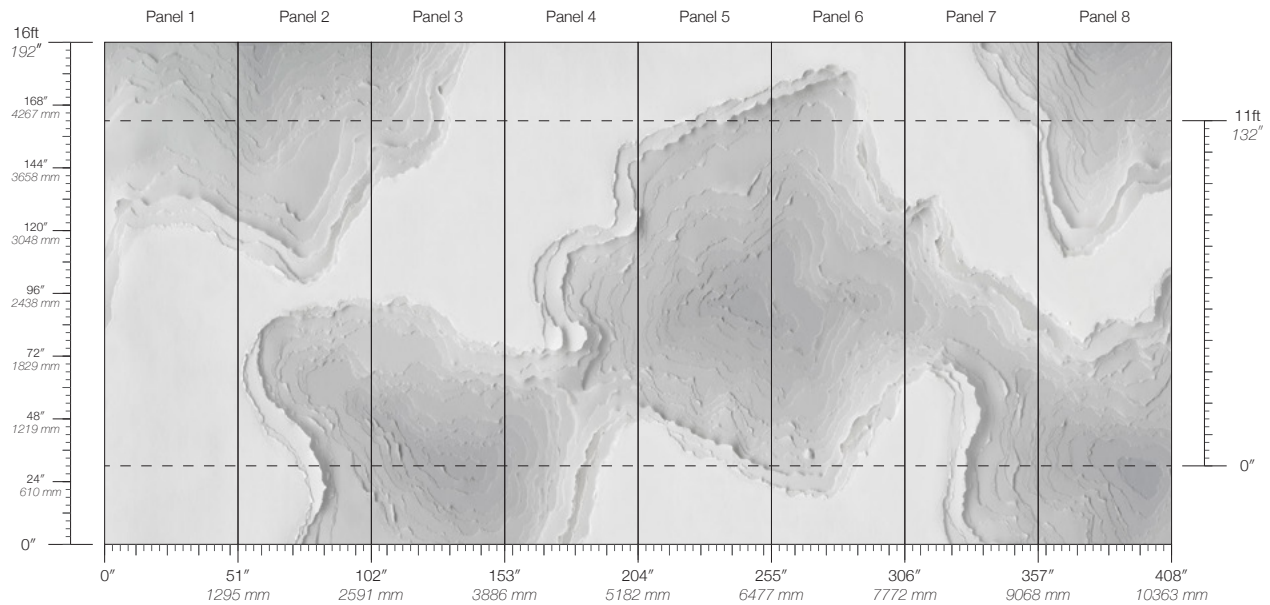

Topographies Haze

Suitable for residential and commercial projects

COLOR
Haze

STOCK
Made to order

REPEAT
Non-repeating

CONTACT
sales@calicowallpaper.com
+1 718 243 1705
57 Lispenard Street
New York, NY 10013 USA

ITEM
2203

MINIMUM
1 panel

LEAD TIME
4 weeks to print

CONTENT
Type II Vinyl

MAINTENANCE
Water-based cleanser

ORIGIN
USA

DISCLAIMER
Panel maps represent mural artwork only. Reference the physical sample for color and texture.

PANEL WIDTH
51" / 1295 mm trimmed

FLAMMABILITY
ASTM E84 Adhered Class A

DETAILS
Custom options available

PANEL HEIGHT
132" / 3353 mm standard
192" / 4877 mm extended

PRICE
Available upon request