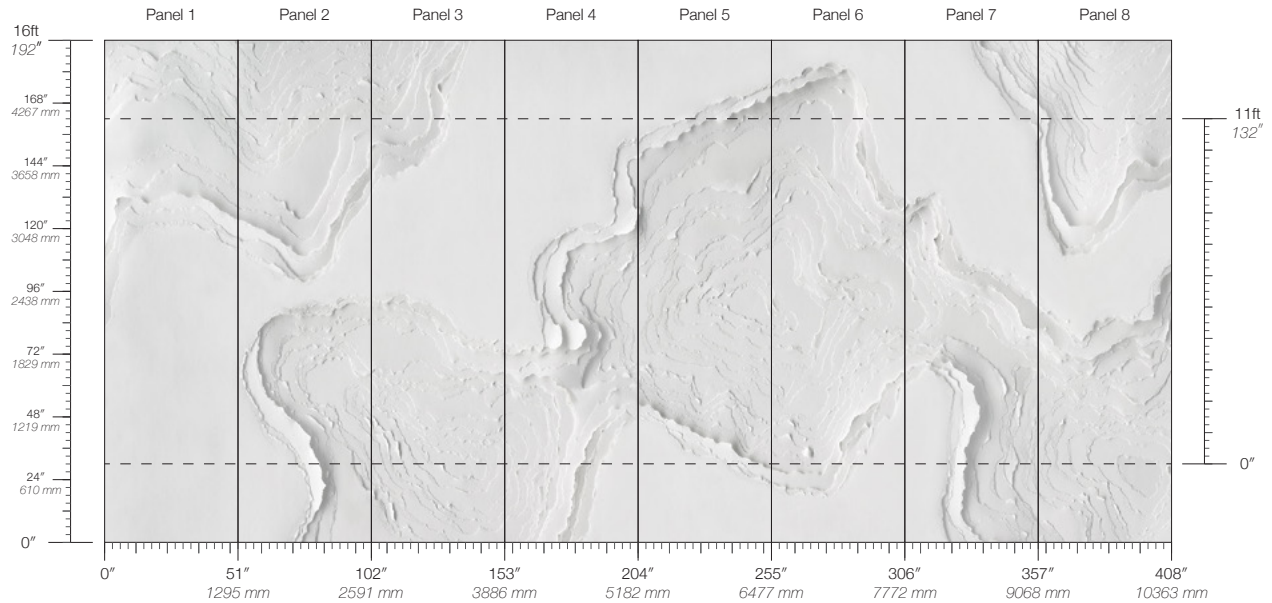

LEAD TIME
4 weeks to print

CONTENT
Type II Vinyl

MAINTENANCE
Water-based cleanser

ORIGIN
USA

DISCLAIMER
Panel maps represent mural artwork only. Reference the physical sample for color and texture.

PANEL WIDTH
51" / 1295 mm trimmed

FLAMMABILITY
ASTM E84 Adhered Class A

DETAILS
Custom options available

PANEL HEIGHT
132" / 3353 mm standard
192" / 4877 mm extended

PRICE
Available upon request

Topographies Winter

Suitable for residential and commercial projects

MAINTENANCE
Water-based cleanser

ORIGIN
USA

DISCLAIMER
Panel maps represent mural artwork only. Reference the physical sample for color and texture.

PANEL WIDTH
51" / 1295 mm trimmed

FLAMMABILITY
ASTM E84 Adhered Class A