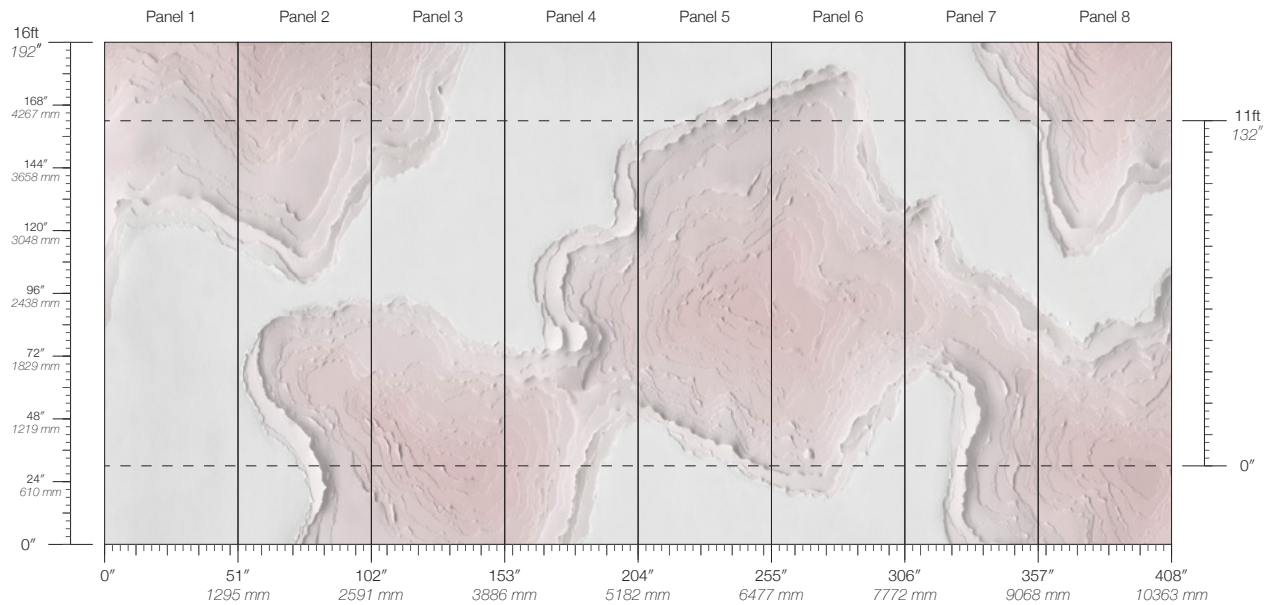

Topographies Desert

Suitable for residential and commercial projects

COLOR
Desert

STOCK
Made to order

REPEAT
Non-repeating

CONTACT
sales@calicowallpaper.com
+1 718 243 1705
57 Lispenard Street
New York, NY 10013 USA

ITEM
2201

MINIMUM
1 panel

LEAD TIME
4 weeks to print

CONTENT
Type II Vinyl

MAINTENANCE
Water-based cleanser

ORIGIN
USA

DISCLAIMER
Panel maps represent mural artwork only. Reference the physical sample for color and texture.

PANEL WIDTH
51" / 1295 mm trimmed

FLAMMABILITY
ASTM E84 Adhered Class A

DETAILS
Custom options available

PANEL HEIGHT
132" / 3353 mm standard
192" / 4877 mm extended

PRICE
Available upon request