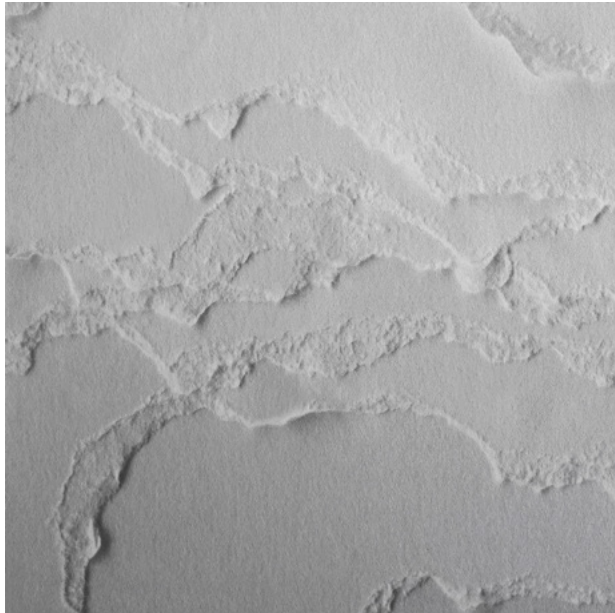

Calico

TOPOGRAPHIES

Tear Sheet

Topographies hand-torn paper reveals a stepped topography.

DESERT

GLACIER

HAZE

WINTER