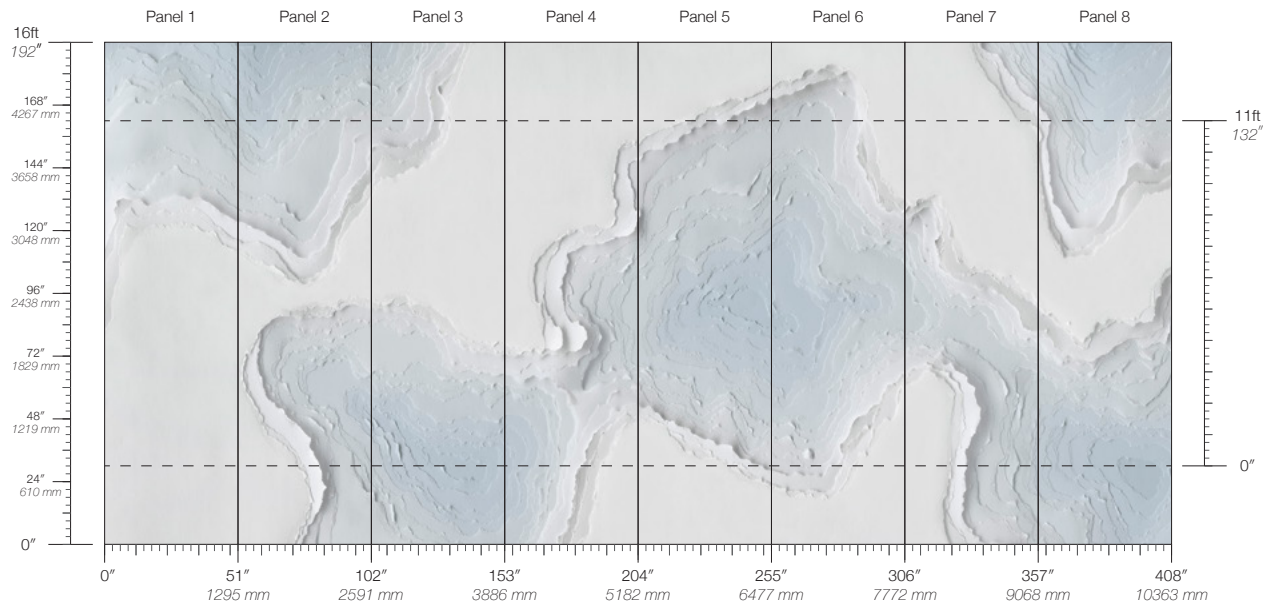

Topographies Glacier

Suitable for residential and commercial projects

COLOR
Glacier

STOCK
Made to order

REPEAT
Non-repeating

CONTACT
sales@calicowallpaper.com
+1 718 243 1705
57 Lispenard Street
New York, NY 10013 USA

ITEM
2202

MINIMUM
1 panel

LEAD TIME
4 weeks to print

CONTENT
Type II Vinyl

MAINTENANCE
Water-based cleanser

ORIGIN
USA

DISCLAIMER
Panel maps represent mural artwork only. Reference the physical sample for color and texture.

PANEL WIDTH
51" / 1295 mm trimmed

FLAMMABILITY
ASTM E84 Adhered Class A

DETAILS
Custom options available

PANEL HEIGHT
132" / 3353 mm standard
192" / 4877 mm extended

PRICE
Available upon request